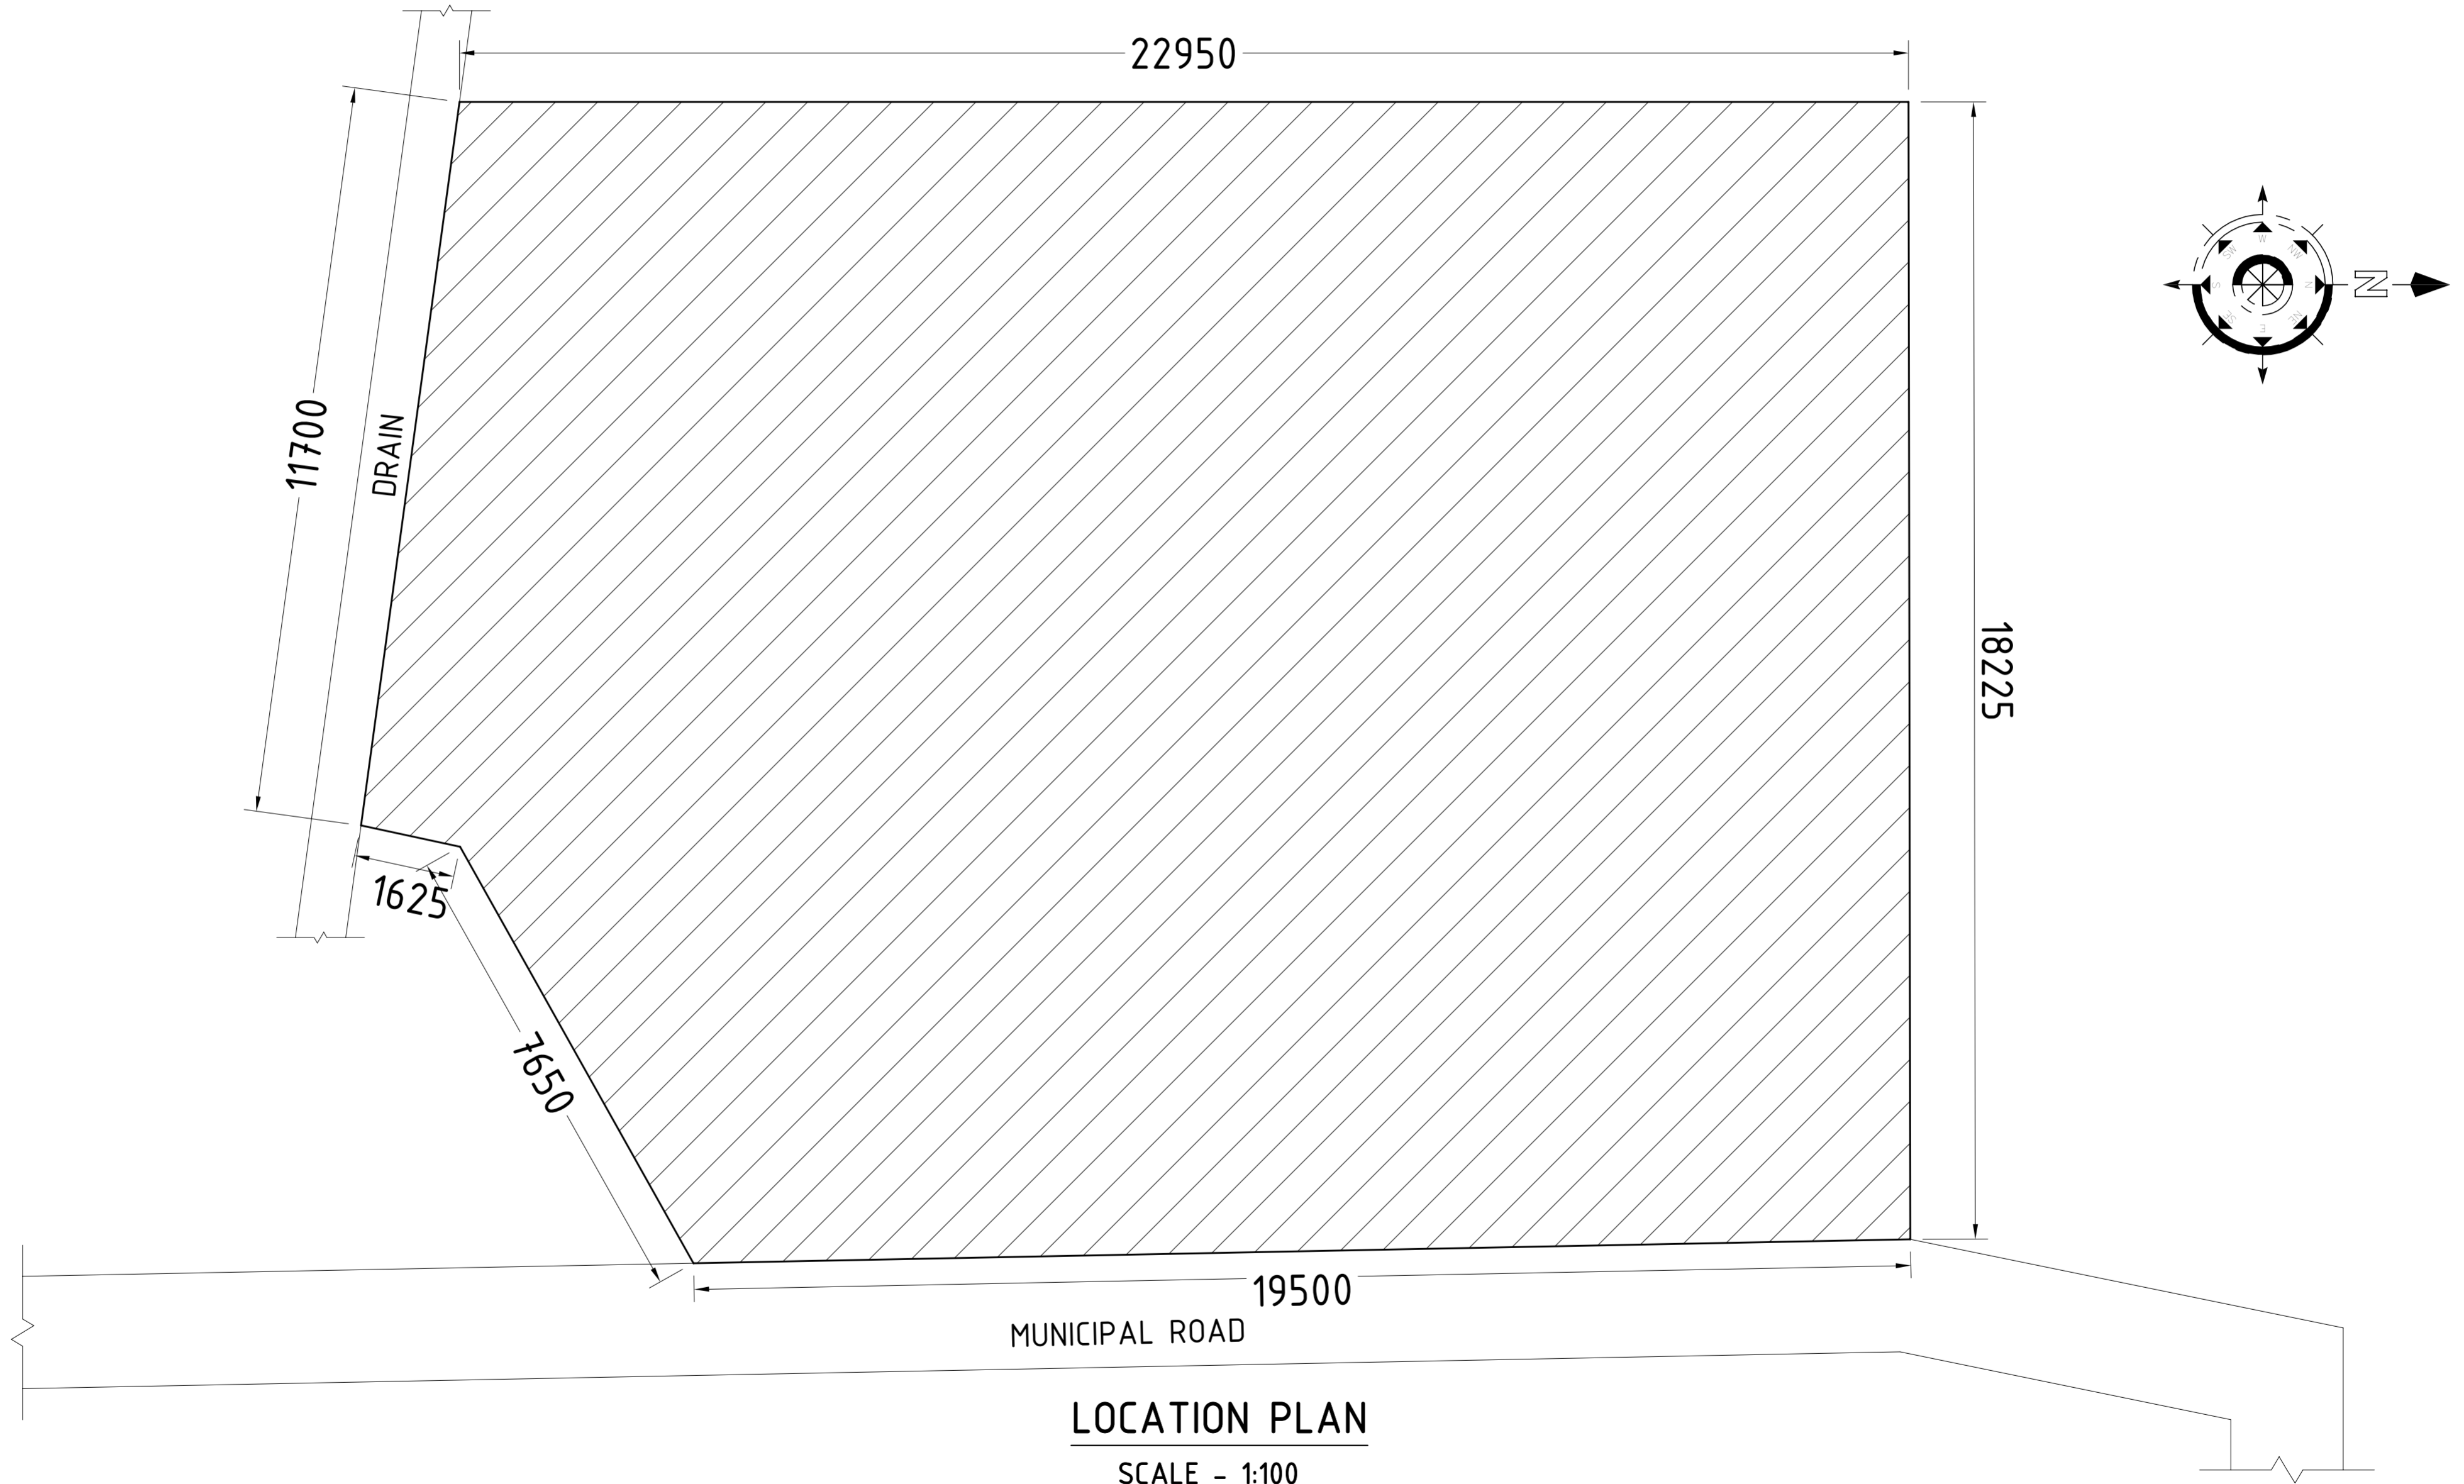

PROPOSED PROJECT AT MOUZA - PARBATIPUR , PLOT NO.- 609 & 610,  
J.L. NO.- 143, , L.R. KHATIAN NO.-1759,1760,1761 & 1762 , P.S.- TAMLUK, DISTRICT- PURBA  
MEDINIPUR, UNDER TAMRALIPTA MUNICIPALITY

LOCATION PLAN

SCALE - 1:100

LATITUDE : 22.289864  
LONGITUDE : 87.925128

SIGNATURE OF OWNER